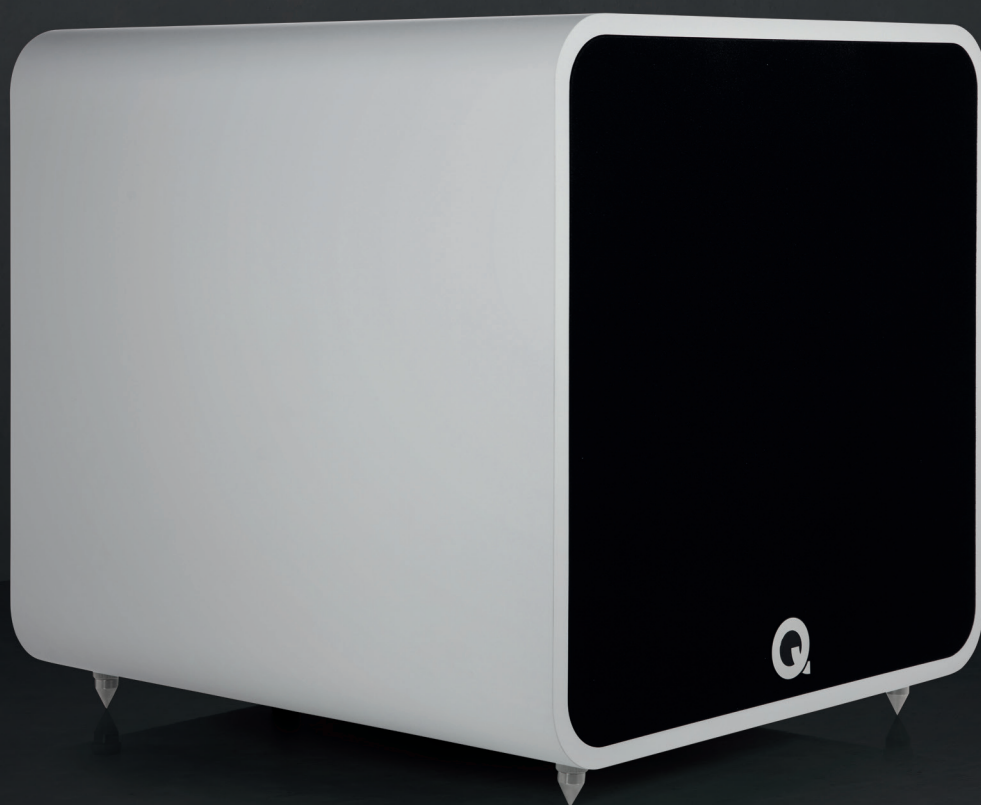

# Depth. Definition. Dexterity.

Introducing the Q B12 subwoofer by Q Acoustics.

The first Q Acoustics subwoofer to feature a 12in driver brings all of the depth and drive your home cinema system craves, along with all the detail and subtlety your music needs. Iron-fist punch meets velvet-glove control in Q B12 - it's the subwoofer your audio set-up deserves.

**WHAT HI-FI?**

"The QB12 smashes through the action like a steam train, hitting you right in the stomach and taking your whole body along with it. it's precise, detailed and really rather dynamic."

*What Hi-Fi, October 2019*

Designed to complement the Q Acoustics' Concept and 3000i range of stereo and centre speakers and available in matching finishes. Create the ultimate home cinema system with the Q B12.

Find out more

- Gloss Black
- Gloss White
- Carbon Black
- Arctic White